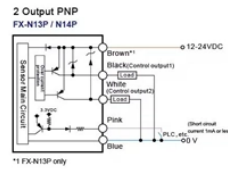

Huawei Fiber Optic Terminal Box for China Unicom

Huawei Fiber Optic Terminal Box for China Unicom

Telhua's HUAWEI FTTH 8-core fiber optic terminal box delivers high-density, reliable termination with IP65 protection. Features tool-less installation and meets IEC/TIA/EIA/RoHS standards for B2B ...

This terminal box is used as a termination point for the feeder cable to connect with drop cable in FTTH communication network system.both fiber splicing,splitting,distribution can be done in this box,and ...