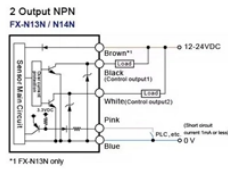

Huawei Fiber Optic Terminal Box for China Unicom

Huawei Fiber Optic Terminal Box for China Unicom

Telhua's HUAWEI FTTH 8-core fiber optic terminal box delivers high-density, reliable termination with IP65 protection. Features tool-less installation and meets IEC/TIA/EIA/RoHS standards for B2B ...

This terminal box is used as a termination point for the feeder cable to connect with drop cable in FTTH communication network system.both fiber splicing,splitting,distribution can be done in this box,and ...