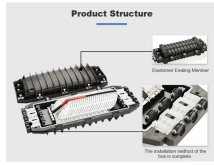

The Huawei 16-port switch is a high-performance networking solution designed for small to medium-sized enterprises, data centers, and enterprise branch offices.