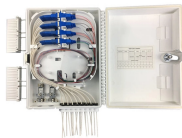

Huawei Core Switch CloudEngine

Huawei Core Switch CloudEngine

CE6800 series are high-density, low latency, high-performance switches that enable enterprises to build cloud-oriented data center networks. Read more.