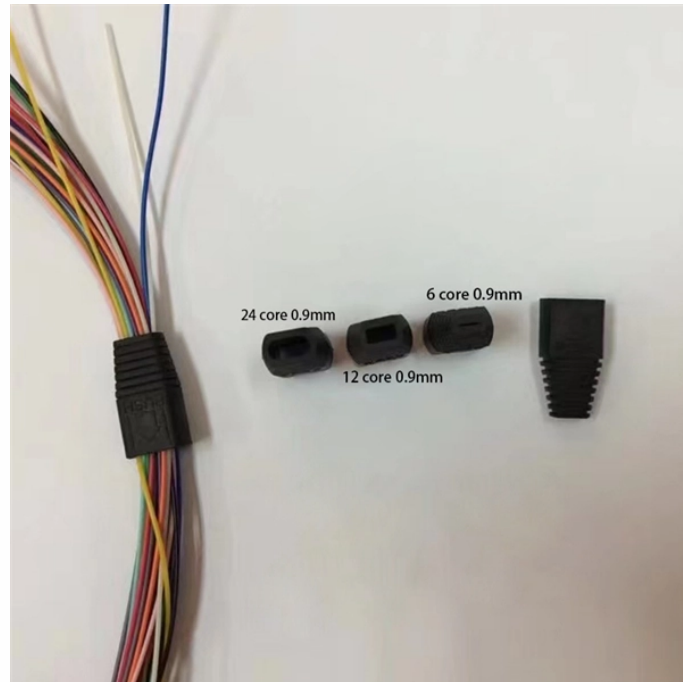

How to use cable tray cable holders

How to use cable tray cable holders

Whether you're building a commercial setup or upgrading an industrial plant, proper cable tray installation ensures neat wiring, safe access, and easy maintenance. But before you lay the first tray ...

Steel Ladder System Hubbell's NEXTFRAME® Ladder Tray is the effective and widely used cable runway that supports and delivers bundles of cable between cabinets, racks, and closets, along ...

This document provides details on installing cable trays and their support systems. It includes diagrams showing how to mount cable trays on walls using pre ...

Mastering cable tray installation is crucial for creating a safe, organised, and efficient cable management system. By following this step-by-step guide, you can ensure a seamless setup that ...

A professional guide to installing electrical cable tray systems per NEC Article 392. Covers support, securing cables, and fill calculations.

Four different mesh cable tray types are available, depending on the requirements, area of application and cable quantity. The innovative Magic connection system of the GRM and G-GRM mesh cable ...

Learn how to manage cables in cable trays effectively with our comprehensive guide for cable classification, protection, and installation to ensure electrical system safety and efficiency.