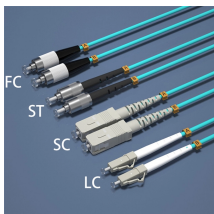

Center hung tray supports allow for quicker and easier cable installation by allowing cables to be deposited into tray systems from each side. There is a maximum load capacity per hanger of 318 kg ...