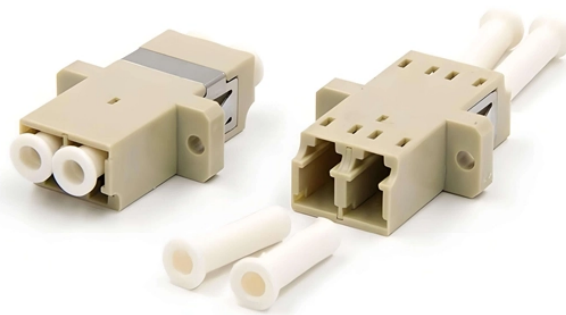

How much does one meter of electro-optical cable cost

Overview

Typical project ranges for fiber optic cable per meter span from a low of roughly \$0.00, depending on type, protection, and installation needs. The main price drivers include cable grade, jacket material, pull tension, connectorization, and any required conduit or protection. Commercial building installations with 100-200 network drops generally range from \$15,000 to \$30,000. This article presents practical cost ranges in USD and highlights how pricing varies by scenario and region.