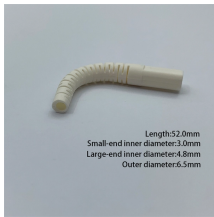

How much does an outdoor supported cable tray cost

How much does an outdoor supported cable tray cost

WBT Performance Cable Tray, Shaped 4"X8"X118", Pregalvanized. Provides optimal support for high-performance data cable, up to and including fiber optic, Cat 5e, Cat 6, Cat 6A, and Cat 7.

The cost of steel cable trays generally falls between \$5 and \$25 per meter, depending on several factors such as the tray's gauge, finish, and the specific features of the tray.

By choosing the right tray type and material, you can achieve a safe, scalable, and cost-effective cable management solution built to last in any outdoor application.