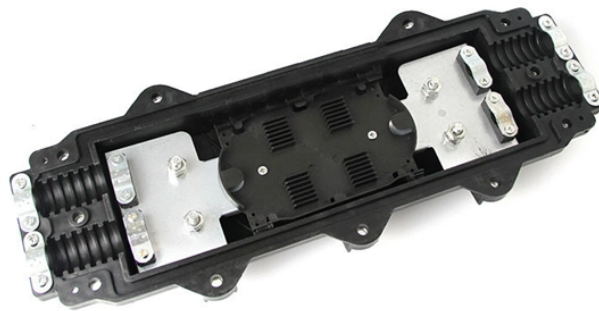

How much does a small busbar junction box cost

Overview

Junction box costs range from low-price indoor models (\$10-\$60) to weatherproof units (\$70-\$450), with installation averaging \$100-\$300 depending on location and materials. If you're planning any electrical work, one of the small but important items on your list will be the. Check each product page for other buying options. Price and other details may vary based on product size and color. At first. How can we improve?

Choose from our selection of junction boxes, including over 2,800 products in a wide range of styles and sizes. PVC Old Work Electrical Outlet Box (1-Gang). What's the cheapest option available within Boxes & Brackets?

Check out our lowest priced option within Boxes & Brackets, the 14 cu.

How much does a small busbar junction box cost

Perfect for cleaning up the wiring on your car, truck, or boat, our universal bus bar comes with 12 grounding locations, a tin-plated copper bar for improved conductivity and corrosion resistance, and ...