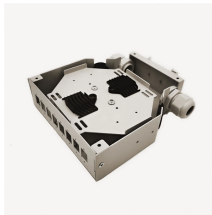

How long after installation can a mobile fiber distribution box be used

Overview

The fiber cable may be buried before, after or day of your installation. This is called the fiber "drop." A fiber optic distribution box, also known as a fiber optic terminal box or fiber optic termination box, is a device used to connect and manage fiber optic cables in a network. They also feature resistance to moisture, impact, chemical exposure. Even within communications applications, we have applications that differ widely in usage and in methods of installation. We have "outside plant" fiber optics as used in telephone networks, CATV, metropolitan networks, utilities, etc.

A compact and easy-to-open terminal box reduces installation time and minimizes the risk of fiber micro-bending. For operators deploying thousands ...

A compact and easy-to-open terminal box reduces installation time and minimizes the risk of fiber micro-bending. For operators deploying thousands of units per month, good user-side ...

A Fiber Distribution Box (FDB) is a component used in fiber optic networks for power distribution and terminal connections. It serves as a junction point where optical signals are ...

Learn what to expect during community-wide fiber network installation in mobile home communities, from assessment to completion and resident activation.