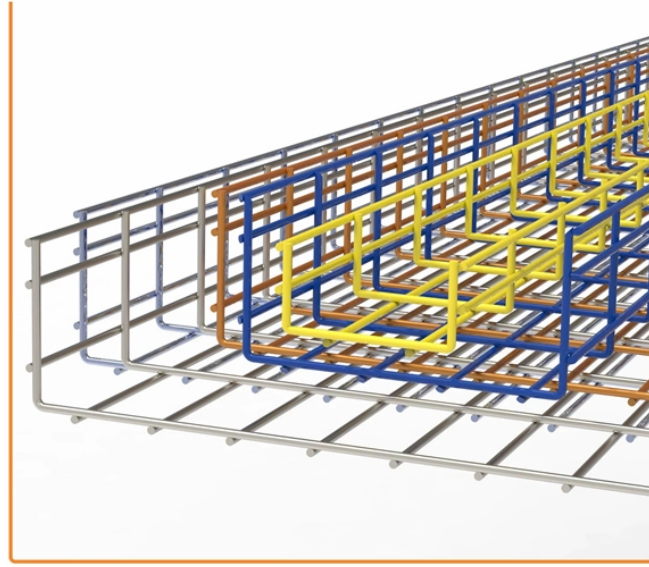

Household electrical distribution box mounted on the wall

Household electrical distribution box mounted on the wall

Single gang, wood and steel stud bracket box with 3/8" offset for wood and steel stud mounting. It has two Quick Click Entries for each end, for use with 3/8" and 5/8" wallboard.

Your electrical meter box, mounted onto your outdoor main breaker panel or inside a wall, collaborates with the load center to safely distribute the correct amount of electricity to every room and outlet in ...

A wall-mounted distribution box is an electrical enclosure that is fixed directly onto a wall surface. It houses circuit breakers, switches, and other control equipment, helping to distribute power ...

Home Terminal Box (House Distribution Box) is the main control center of home circuit, which can protect the line, distribute the circuit and isolate the security risk.

Electrical panel boxes, aka breaker boxes, can be on a wall in an out-of-the-way area of your home. You can find electric panels inside cabinets, behind refrigerators, or inside clothes ...