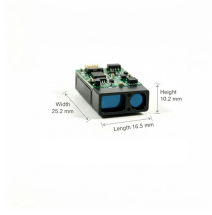

High-strength cable tray hangers for small horizontal installations. Includes one rod and a full expansion set for secure, easy mounting.

Contact Us

For more information, pricing, or custom data center solutions, please contact us:

Website: <https://www.yoahorroenergia.es>

Email: hello@yoahorroenergia.es

Phone: +233 54 318 7269

Address: Plot 28, Spintex Road, Accra, Greater Accra, Ghana

This document is for informational purposes only. Specifications subject to change without notice.