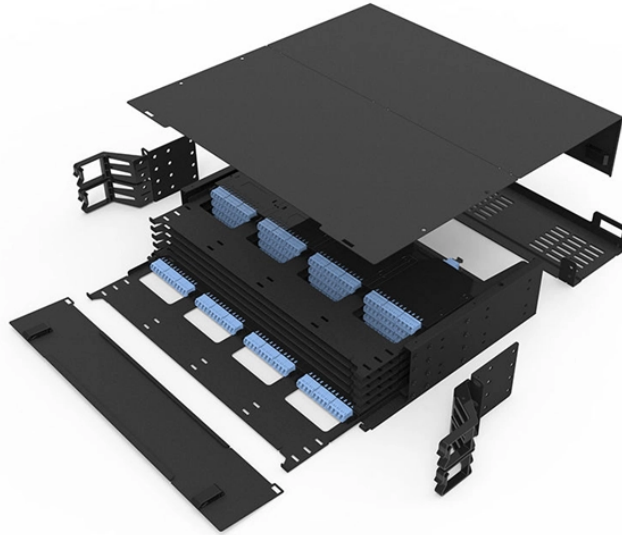

# Home Elevator Distribution Box Configuration

## Home Elevator Distribution Box Configuration

Hollywood Casino St. Louis offers 2100 of the hottest slots and video poker machines and 70-plus table games! Contact us at 1-855-STL-GAME for questions.