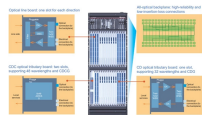

NEMA VE 1-2017 standard for metal cable tray systems. Covers construction, materials, dimensions, load capacity, and testing.