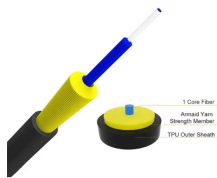

AI servers are equipped with additional, high-performance components such as GPUs to accelerate parallel processing and handle large-scale data computations. They typically feature advanced ...

Explore top AI servers with NVIDIA H100 and A100 GPUs. Dell, HPE, Lenovo, and Supermicro systems built for HPC, deep learning, and enterprise AI.