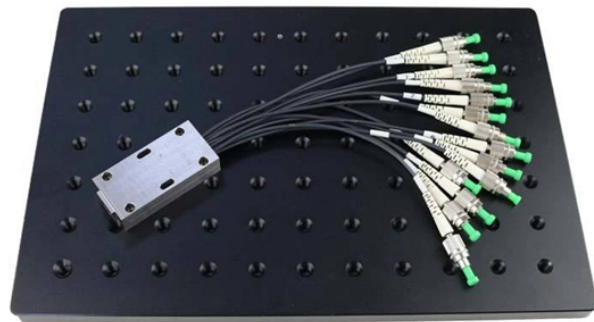

High-end power distribution box fan

High-end power distribution box fan

Browse heavy-duty box fans designed for commercial and industrial spaces. Explore models with impressive CFM airflow ratings.

A powerful box fan balances high CFM capacity, adjustable speed settings, and robust build quality to deliver reliable, efficient airflow for any application. Consider portability, safety, noise, ...

Featuring a minimal internal cabinet depth requirement, Kooltronic box fans can be installed internally or externally, vertically or horizontally, with or without a filter on either side. Reversible designs allow ...