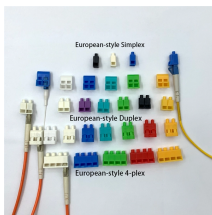

The Perle MCR1900 Media Converter Chassis is the most reliable high density modular chassis system available today. It is ideal for enterprise and campus environments where multiple points of copper ...