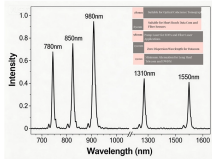

Our field-adaptable wire basket tray products make installation easy overhead, on walls, or under floors with the help of brackets and supports. Brackets provide the ...