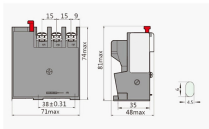

Hubbell's NEXTFRAME® Ladder Tray is the effective and widely used cable runway that supports and delivers bundles of cable between cabinets, racks, and closets, along walls, and suspended from ...