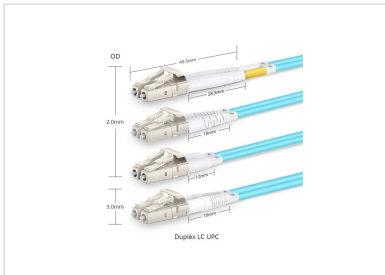

The opening of Matt Ducklo: Tomorrow is a Long Time at Launch F18 photos by Michael Anderson Tom Fruin at Mike Weiss Gallery photos by Michael Anderson Sing Down the Moon: Donald Kilpatrick at ...