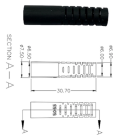

Learn what is a PoE switch, how it works, types, power budgets, and real uses. Simple 2025 guide for home, office, and installers and shops.