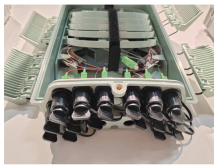

5.1.1 Cleaning the locale and determine where to install the FOSC and then place fiber cables required. 5.1.2 Check whether the main components and accessories have been well prepared inside the ...