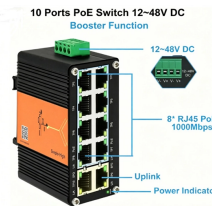

In this article, we will introduce you specific operation guidelines and related suggestions from three aspects of fiber optic patch cord connection, disconnection methods and daily ...

Technical guidance for installing fiber patch cords correctly, covering handling rules, bend radius, cleaning, routing, labeling, and connector management.