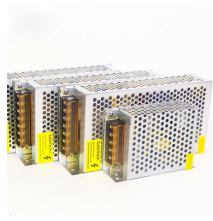

The aluminum I-beam design of Itray is perfect for industrial installations with large diameter cables in long span situations, minimizing total tray width and creating a ...

Kit contains two EZ BN 1/4 and two CE 25 with one HB2. This product meets the material restrictions of Article 4 of the RoHS Directive (2011/65/EU), including Commission Delegated Directive 2015/863.

Hubbell's NEXTFRAME® Ladder Tray is the effective and widely used cable runway that supports and delivers bundles of cable between cabinets, racks, and closets, along walls, and suspended from ...

Cablofil Wiremesh Cable Tray concept based upon performance, safety and economy: three qualities which make Cablofil Wiremesh Cable Tray system preferred by installers. Cablofil adapts to the most ...

The aluminum I-beam design of Itray is perfect for industrial installations with large diameter cables in long span situations, minimizing total tray width and creating a smooth transition between straight ...