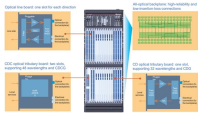

Guinea Hot-Dip Galvanized Cable Tray Platform

Guinea Hot-Dip Galvanized Cable Tray Platform

We Jiangsu Holdee electric Co., Ltd can provide customers with ...

Widely used in electric, automobiles and construction industries; our Hot Dip Galvanized Cable Trays are sure appreciated by customers for its robust construction and capacity to withstand adverse ...

These trays are coated with a thick layer of zinc through the hot dip galvanization process, offering enhanced protection against corrosion, harsh weather, and heavy industrial conditions.

They are a type of cable support system manufactured from steel sheets coated with a zinc layer through a hot-dip galvanization process. This zinc coating provides exceptional protection against ...