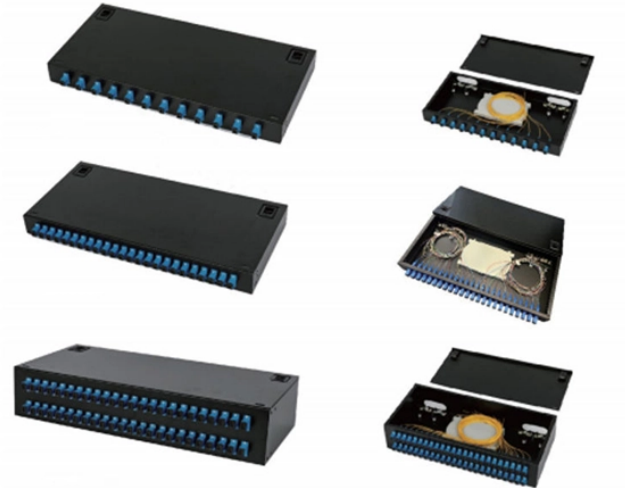

## Greek cable tray threaded rod

Lightweight, corrosion-resistant aluminum I-beam ladder tray for easy installation and reduced labor time.

Tool-free, universal attachment for wire basket tray to standard strut profiles. Works with any commercially available wire basket tray. Ideal compliment to our CADDY cable tray support offering. ...

Specifically designed to support cable trays and struts, they provide the necessary tension and alignment to maintain structural integrity under load conditions.

We deliver threaded rods that combine durability with adaptability, catering to the specific demands of construction, manufacturing, and industrial operations. Designed for easy installation, they simplify ...

Universally in the US trays are hung with 1/2" threaded rod. Anything smaller is tough to work with, tools, handling, storage.

These three qualities make the Cablofil Wiremesh Cable Tray system preferred by installers. This product meets the material restrictions of Article 4 of the RoHS Directive ...