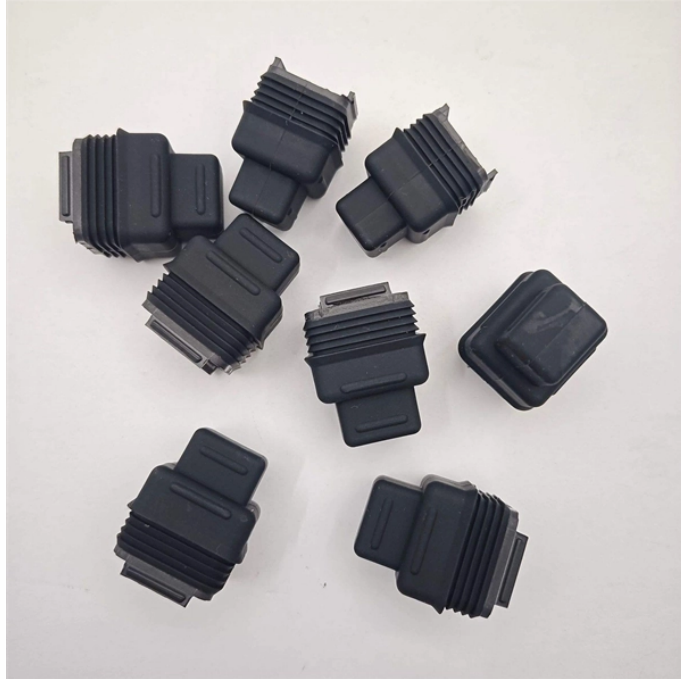

Greek Precision Display Case

Greek Precision Display Case

	<p>Explore our astonishing collection of Wedding crown cases, crafted with wood and 925 silver that serve as elegant keepsake boxes for preserving and displaying Greek wedding crowns.</p>
---	---

	<p>Traditional oval shaped dark wooden stefanothiki with hammered, ornate silver-plated metal trim. This beautiful crown case can be displayed on a dresser or hung from it's round keyhole slot in the back. ...</p>
---	---

Click to find the best Results for greek display case Models for your 3D Printer.

greek-vase - Relicase-Museum display cases,showcases manufacturer greek-vase

Measures approximately 12 inches x 12 inches. A decorative blue wooden case for displaying your special Wedding Stefana. Show off your Keepsake CrownsSM with Color. Measures approximately 12 ...