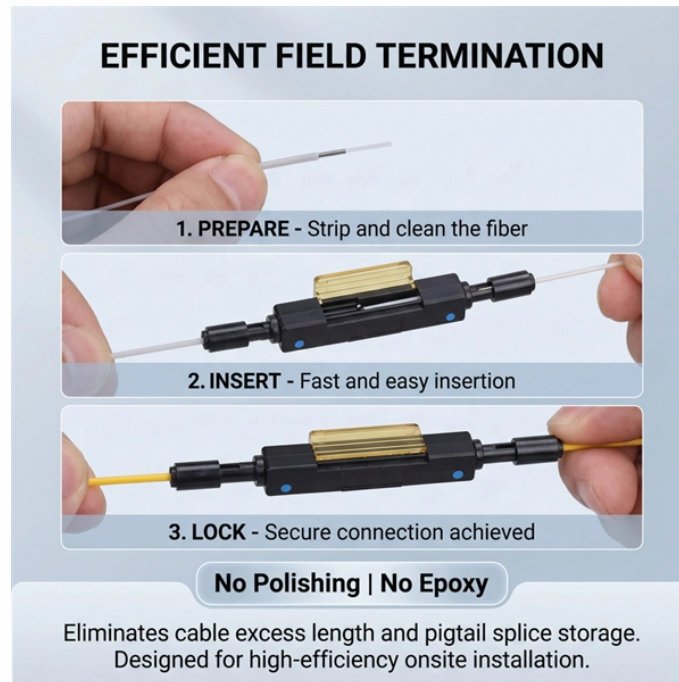

Graphical Settings for Core Switches

Overview

Changing switchable graphics in BIOS can be a game-changer for laptop users who want to unlock their device's full potential. By following this step-by-step guide, you can optimize your laptop's performance, improve power management, and enhance your overall user experience. Integrated graphics, also known as onboard graphics, utilize the CPU's graphical processing capabilities, which can offer a more stable and efficient performance for everyday tasks, without the need for a dedicated graphics card. When a computer is powered on, the BIOS initializes the hardware components and prepares them for the operating system to take over. Laptops equipped with Switchable Graphics are capable of engaging the higher performance discrete graphics adapter. This tutorial will show you how to enable or disable your integrated graphics (iGPU) in Windows 10 and Windows 11. Microsoft has modified the priority of.