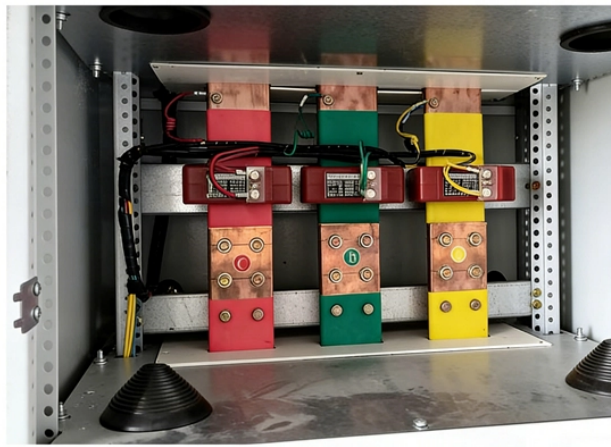

Gigabit Optical Switch with 2 Optical Ports and 8 Electrical Ports Ring Network

Gigabit Optical Switch with 2 Optical Ports and 8 Electrical Ports Rir

BL168GM-SFP is a network managed industrial Ethernet switch that complies with FCC, CE and RoHS standards. Support 2 gigabit optical ports and 8 gigabit electrical ports; Support Ethernet layer 2 ...

This switch provides 8 x 10/100/1000BASE-T ports, ports 3 to 8 PoE/PoE+ supported, 2 x 1G/2.5G/5GBASE-T ports, ports 1 to 2 PoE/PoE+ supported, 2 x 1GE/10GE SFP+ uplink ports, rich ...

8 Gigabit electrical ports + 2 Gigabit FX optical ports industrial Ethernet switch, supporting 8 100Base-T/1000Base-TX electrical ports and 2 1000Base-X optical ports. Products comply with FCC, CE, ...

BL168GMP-SFP is a managed industrial PoE switch with 2 gigabit optical and 8 gigabit PoE ports, meeting FCC, CE, and RoHS standards. It supports Layer 2 protocols for stable communication. ...

u It meets industrial-grade operation standards and has an average trouble-free operation of more than 300,000 hours u Working Power Supply:DC 12-52V provides reverse polarity protection u In the ...

Featuring eight auto-sensing 10/100/1000 Mbps RJ45 Gigabit Ethernet ports, this unmanaged switch offers plenty of performance for the devices in your network. In addition, two small form-factor ...

The rail installation features, wide temperature operation, IP40 enclosure and LED indicator light make the BL168G a plug-and-play industrial device, providing a reliable and convenient solution for users ...