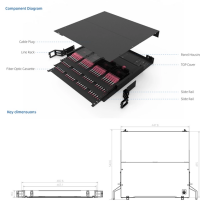

r/SeattleWA is the active Reddit community for Seattle, Washington and the Puget Sound area! Do you want lively open discussions, upcoming events, local artist creations, community meet-ups, Seattle ...