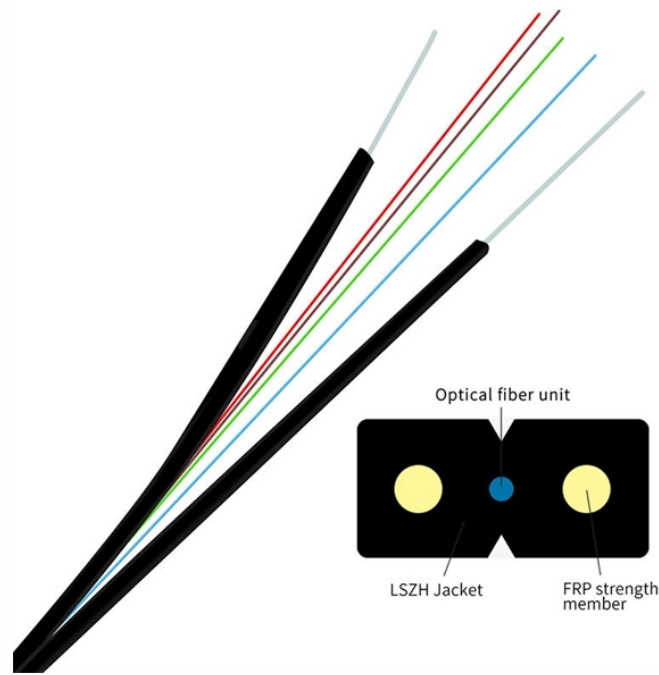

German Special Optical Cable Single Mode

German Special Optical Cable Single Mode

The range of special fiber feature includes pure Silica fibers, fibers with high and low NA and special broadband RGBV fibers with an operational range of 400 - 680 nm. Special fiber connectors are ...

LoRawan outdoor base station

This specialized cable integrates four premium 9/125 single-mode optical fibers with five robust 10mm² power conductors in a consolidated design, eliminating the need for separate cable runs.

FS offers single mode duplex fibre patch leads & cables for 1G/10G/40G/100G/400G Ethernet fibre connections that can transport data up to 10km at 1310nm and 40km at 1550nm.

We offer a huge selection of fiber cables and adapters that help to ensure dependable fiber network connections.

Find premium single mode fiber optic cables for high-speed data transmission. 20 years of expertise and worldwide delivery.

<p style="text-align: center;">OEM/ODM CUSTOMIZATION AVAILABLE</p> 	<p>This OS1 fibre optic patch cable is designed for single-mode transmission links with 9/125µ and is supplied pre-assembled as a duplex version (two fibres) with LC/LC connectors.</p>
---	--