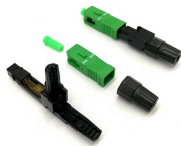

Multilink wall mount fiber distribution boxes include solutions for patch cable interconnection or a combination of splicing and patching. We separate these products into multiple groups based on ...