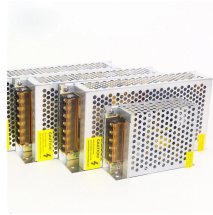

The 8 port Fiber Distribution Box is sturdy in structure, lightweight in size, and easy to install. It can be installed on walls or utility poles, and its waterproof cover ensures maximum moisture protection, ...

Compact 8-core fiber box with integrated tray design, supporting 8 SC adapters and cassette splitters. IP55-rated for wall/pole mounting in FTTx networks.