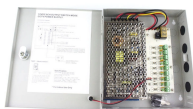

We offer a wide range of 1-24 core FDB boxes and ODF cabinets for indoor/outdoor FTTX deployment. Durable, IP65 rated, and easy to install. Browse our models ...

The 8 port Fiber Distribution Box is sturdy in structure, lightweight in size, and easy to install. It can be installed on walls or utility poles, and its waterproof cover ensures maximum moisture protection, ...

Compact 8-core fiber box with integrated tray design, supporting 8 SC adapters and cassette splitters. IP55-rated for wall/pole mounting in FTTx networks.

These boxes or panels are used to provide interconnections between main fiber optic cabling facilities (distribution cable) from Access Node and the fiber optic cabling system (drop cable) on the ...