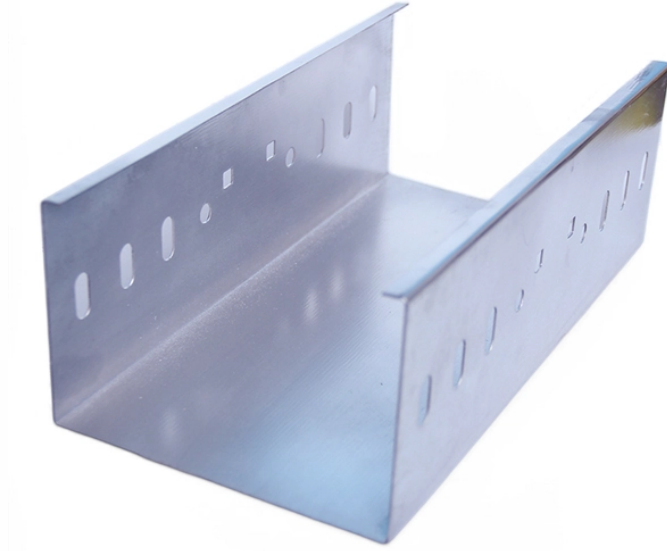

Gabon MNS Distribution Box

Gabon MNS Distribution Box

Binchang Electronic provides LV cabinet, MNS panel, and MNS distribution solutions for reliable, safe, and efficient low voltage power management and distribution.

Référence en location de matériel professionnel, MNS propose aux particuliers, entreprises la location d'équipement

— From the sub distribution to factory power supply, from the general industry to the marine, nuclear power plant, MNS® power distribution box can provide high security, high reliability of professional ...