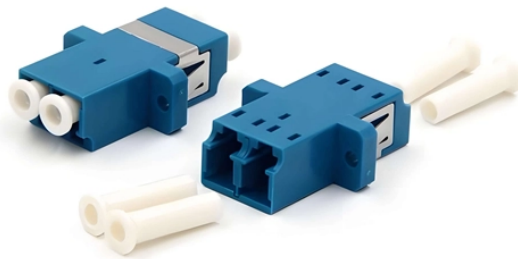

Fuse-terminated cold-joint fiber optic consumables

Fuse-terminated cold-joint fiber optic consumables

Simplify your fiber terminations with our termination tool kit. This kit provides the accessories needed for efficient and accurate terminations of singlemode or multimode connectors.

everything you will need to terminate fiber optic connectors.

FUSEConnect® Tool Kit and Accessories are uniquely designed to extend the capability of fiber holder based fusion splicers beyond standard fiber splicing to field terminated connector splicing.

FS Fiber Termination Kits (Fiber Splice Tray, Protection Sleeves, Fiber Connectors, Ferrules, Sleeves, etc) achieve faster fiber termination and higher performance.

The KF4A Is A Highly Advanced, All-In-One Active Cladding Alignment Fusion Splicer, Designed To Perform The Major 5 Functions Systematically: Stripping, Cleaning, Cleaving, Splicing & Protecting

Fiber Optic Cleaning Swabs - 100 Pack - SC 2.5mm - for Cleaning Optical Components. Lint Free Anti-Static Swabs, Cleaning Stick for Ports and Adapters, SC Connector Cleaner Tool for Field Use. Need ...