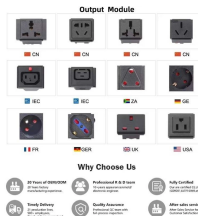

Walkerflex is a modular in-floor power distribution system featuring standardized cable, connectors and prewired junction boxes that allow for faster on-site deployment of power. The system is designed to ...