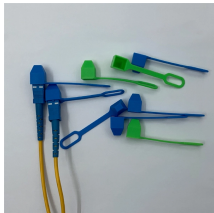

This list of top 10 online B2B marketplaces and manufacturers will lead you to find your perfect cable trays based on your business requirements.

Based on Type, the Global Cable Tray Market is separated into Ladder Cable Trays, Solid Bottom Cable Trays, Trough Cable Trays, and Channel Cable Trays. ...

Based on Type, the Global Cable Tray Market is separated into Ladder Cable Trays, Solid Bottom Cable Trays, Trough Cable Trays, and Channel Cable Trays. Ladder cable trays dominate the global cable ...