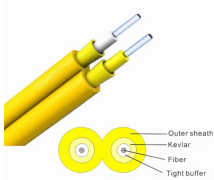

Innovation in cable tray design, materials, and installation methods is expected to enhance product performance and reliability, attracting customers seeking advanced cable ...