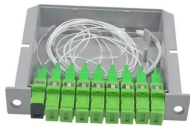

Understand distribution boxes (DB boxes) in 5 minutes. Learn about types, components, functions, and uses. Find the perfect DB box for your needs.