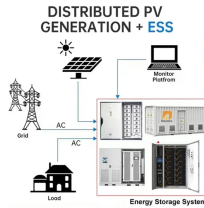

NewReach offers a versatile cable tray that effectively manages and organizes cables in various environments. These trays are designed to bend and adapt to irregular shapes, providing flexibility ...