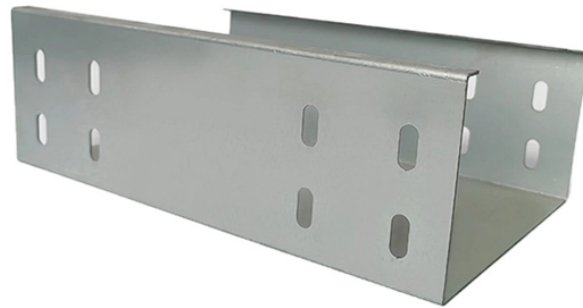

## Flame-retardant electrical distribution box cover

With a clear cover for easy monitoring, flame-resistant materials, and effortless wall mounting, this breaker box is perfect for solar systems, EV charging stations, and more.

GYB5 series terminal distribution box is made of fireproof and flame retardant ABS, the transparent cover is PC, the bottom box is made of high-quality cold-rolled steel plate, and the panel is treated ...

[INDUSTRIAL-GRADE CONSTRUCTION] This heavy-duty terminal distribution box features a flame-retardant PA nylon housing with brass conductive components engineered to handle up to 100A ...

FLAME definition: burning gas or vapor, as from wood or coal, that is undergoing combustion; a portion of ignited gas or vapor. See examples of flame used in a sentence.

Rated at 125A, it's made from flame-retardant material that resists high temperatures and enhances insulation, keeping your wiring secure. The transparent cover lets you visually check connections ...