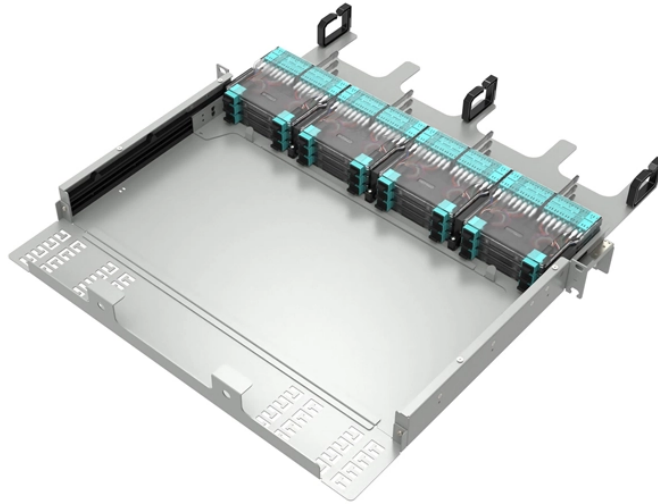

# Fixing Aluminum Alloy Trapezoidal Cable Tray

## Fixing Aluminum Alloy Trapezoidal Cable Tray

Discover the best fixing and mounting options for cable trays and wire mesh basket trays. CMW shares tips for efficient cable management.

Why did your aluminum alloy cable trays soften carrying warm fertilizer water? Learn the root cause & 3 expert solutions, including the recommended fix.

Cable tray length is selected based on the load to be supported, the distance between the supports (also referred to as the span), and handling and installation constraints.

General Installation Guidelines: latest NEMA standards and local building codes. Trough tray field support and frequency depends on the weight and construction (splice locations, elbow fittings, etc.) ...

Since the most economical cable tray system utilizes heat treated aluminum alloys, or high strength steels with long spans, any limitation on deflection which will not ...

The aluminum alloy fixing bracket comes in various sizes to accommodate different types of cables. The smallest size is suitable for 4mm standard Category 5 cables, while the largest size can hold up to ...