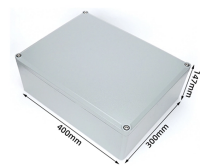

Fire-resistant junction boxes are critical to keeping emergency electrical circuits running during a fire, so it is essential that they are classified following rigorous testing.