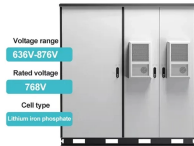

The safest and most recommended material for fire extinguisher box replacement glass is ****tempered glass****. This is because tempered glass is designed to break into small, blunt pieces, ...