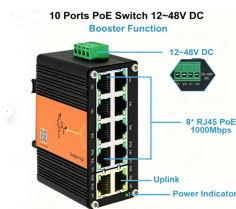

Outside 90° vertical elbow connects two straight sections of channel cable tray to create a smooth 90-degree turn in the outside vertical direction (rising transition).