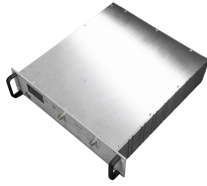

Cable Tray Systems Home Products & Services
Cable Tray Systems Fiberglass Ladder Tray

Fiberglass (American English) or fibreglass (Commonwealth English) is a common type of fiber-reinforced plastic using glass fiber. The fibers may be randomly arranged, flattened into a sheet ...