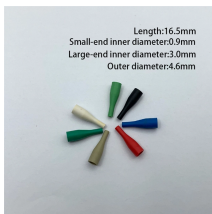

Key Functions of a Fiber Access Terminal Fiber Termination FATs providing a safe termination point for the launch and exit of fiber optic cables are then connected to drop cables ...