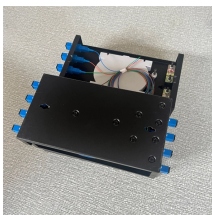

If the goal is to add more fiber to your diet, there are lots of great options. Fruits, vegetables, grains, beans, peas and lentils all help you reach that daily fiber goal.

Explore our FTTH fiber boxes, including distribution boxes, termination boxes, wall outlets, and fiber access terminals. Ideal for residential, MDU, and commercial networks.