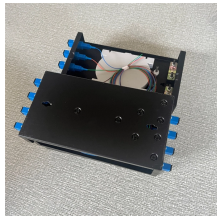

Get the facts on dietary fiber foods (soluble, insoluble), high-fiber foods, its health benefits (weight loss), and why it's important to get your daily intake of fiber.