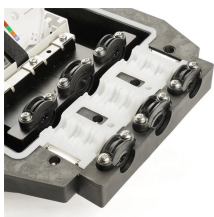

Learn what to look for in fiber splicing boxes, including types, key features, pricing, and expert tips to make an informed purchase decision.