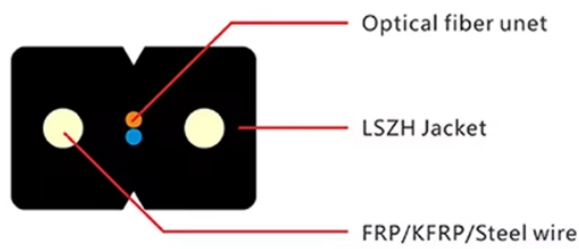

Fiber optic socket panel recessed type

Fiber optic socket panel recessed type

Engineered for seamless integration between indoor fiber optic cables and pigtails, this socket panel is compatible with SC, LC, and FC connectors. It is ideal for wall-mounted or desktop installation in ...

The TrueNet® Fibre Optic Wall Outlet from ADC KRONE is used to terminate horizontal fibre cable at the work station in Fibre To The Desk applications (FTTd). Formed from a polycarbonate material, ...

4 Port Optical Termination Outlet Description: In today's digital age, reliable and high-speed internet connectivity is a necessity. To meet this demand, fiber optic technology[...]

CommScope wall boxes offer efficient fiber connectivity. Easy installation, versatile sizes, and superior cable management.

Above all, the whole set terminal box including optical panel, plastic expansion screw and heat shrinkable sleeve (optional). Other than good compatibility, high reliability and stable ceramic parts, ...