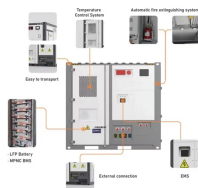

Fiber optic junction box with 4 inputs and 4 outputs

Fiber optic junction box with 4 inputs and 4 outputs

The distribution box for optical fiber is able to support up to 4 subscribers. It is used as a termination point for the power cable for connection with the drop cable in the FTTx network system.

This terminal box terminates up to 4 fiber optic cables, offers spaces for splitters and up to 4/8 fusions, allocates 4 SC adapters and working under both indoor and outdoor environments.

The 4 port Fiber NID box features 1 input port and 4 output ports, which are capable of holding 4 cores termination and splicing in FTTH/FTTB systems.

The HTB8008 4SC-4SP Terminal Box is a robust and space-saving solution for terminating up to 4 optical fibers. Built for FTTH applications, it is compatible with SC connectors and ...

FDB-04 Series 4 ports Fiber Distribution Box, also called Splitter Distribution Box or Fiber Terminal Box, can be used in FTTH projects and is suitable for corridor, basement, room, and building's outer walls ...