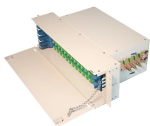

This 4 strand optical fiber distribution box is used for the fusion splicing, splitting, wiring transmission and other functions of the optical transmission terminal. It can effectively terminate, protect and manage ...