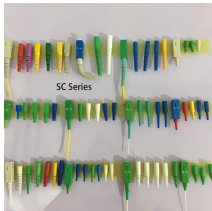

Discover the key differences between fiber terminal boxes and junction boxes to choose the right solution for your network setup.