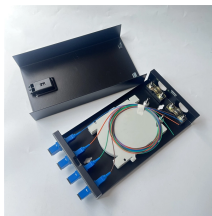

Fiber optic distribution boxes can hold optical fibers

Fiber optic distribution boxes can hold optical fibers

An Optical Distribution Frame (ODF) is a specialized enclosure designed to manage, connect, protect, and distribute fiber optic cables in telecom and data networks.

What is a Fiber Optic Distribution Box? A fiber optic distribution box, also known as a fiber optic terminal box or termination box, is a device used to connect and ...

A clear guide to fiber box solutions in FTTH and ODN networks. Learn how fiber boxes support splitting, routing, and efficient deployment for telecom projects.

The Fiber Optic Distribution Box plays a critical role in the aggregation, branching and protection of fiber optics, particularly in FTTH (fiber-to-the-home), LANs and MANs.

What is a Fiber Optic Distribution Box? A fiber optic distribution box, also known as a fiber optic terminal box or termination box, is a device used to connect and manage fiber optic cables within a network.

A fiber distribution box, also known as a fiber termination box or fiber optic distribution box, is an enclosure designed to connect, protect, and manage optical fiber cables in communication ...

The fiber distribution box, also known as the optical fiber termination box, is a critical component in fiber optic networks. It is primarily used to terminate, splice, and organize optical fibers, ...