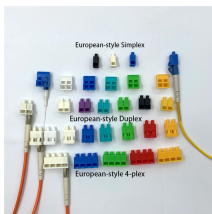

Explore the SLG Cassette MTP®/MPO (Type-B) - MP6CAxxU, designed for high-density fiber optic networks. Ideal for data centers and telecommunications, this cassette ensures optimal performance ...